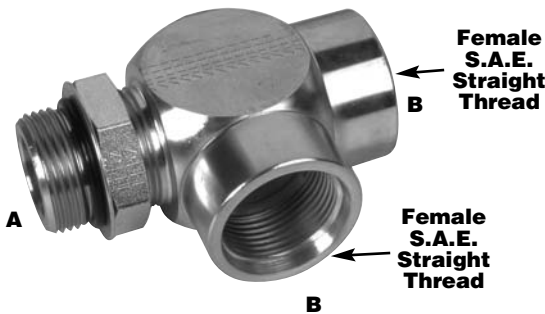

ADAPTERS

S T R A I G H T T H R E A D S

AAU
S.A.E. MALE X S.A.E. MALE UNION

AAU • S.A.E. Male x S.A.E. Male Union

Part Number	"A" Straight Thread Male	"B" Straight Thread Male	Overall Length
4-AAU	7/16"-20	7/16"-20	17/32"
6-AAU	9/16"-18	9/16"-18	113/32"
8-AAU	3/4"-16	3/4"-16	19/16"
10-AAU	7/8"-14	7/8"-14	113/16"
12-AAU	11/16"-12	11/16"-12	21/8"
16-AAU	15/16"-12	15/16"-12	21/8"
20-AAU	15/8"-12	15/8"-12	21/8"
24-AAU	17/8"-12	17/8"-12	227/64"
32-AAU	21/2"-12	21/2"-12	219/32"

ASE
S.A.E. MALE X FEMALE PIPE ELBOW

ASE • S.A.E. Male x Female Pipe Elbow

Part Number	"A" Straight Thread Male	"B" Female Pipe N.P.T.
4-4ASE	7/16"-20	1/4" NPT
6-6ASE	9/16"-18	3/8" NPT
8-8ASE	3/4"-16	1/2" NPT
12-12ASE	11/16"-12	3/4" NPT
16-16ASE	15/16"-12	1" NPT
20-20ASE	15/8"-12	11/4" NPT
24-24ASE	17/8"-12	11/2" NPT
32-32ASE	21/2"-12	2" NPT

AST
S.A.E. MALE X S.A.E. FEMALE X S.A.E. FEMALE

AST • S.A.E. MALE x S.A.E. FEMALE x S.A.E. FEMALE

Part Number	"A" Straight Thread Male	"B" Straight Thread Female S.A.E.
4-4AST	7/16"-20	7/16"-20
6-6AST	9/16"-18	9/16"-18
8-8AST	3/4"-16	3/4"-16
12-12AST	11/16"-12	11/16"-12
16-16AST	15/16"-12	15/16"-12
20-20AST	15/8"-12	15/8"-12
24-24AST	17/8"-12	17/8"-12
32-32AST	21/2"-12	21/2"-12

AHHP
"O" RING HOLLOW HEX PLUG

AHHP • "O" Ring Hollow Hex Plug

Part Number	Male Straight Thread	Length
4-AHHP	7/16"-20	15/32"
6-AHHP	9/16"-18	1/2"
8-AHHP	3/4"-16	37/64"
10-AHHP	7/8"-14	37/64"
12-AHHP	11/16"-12	49/64"
16-AHHP	15/16"-12	49/64"
20-AHHP	15/8"-12	49/64"
24-AHHP	17/8"-12	49/64"
32-AHHP	21/2"-12	49/64"